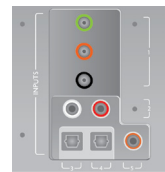

Easy, flexible setup

Plug in up to six devices simultaneously—your PC or Mac computer, TV, DVD player, DVR, Xbox 360, PLAYSTATION 3, Wii, iPod and more