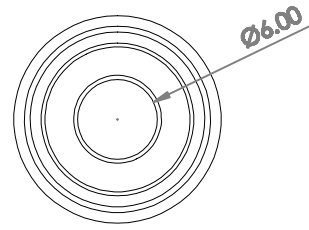

B0065RSELO

TOP

FRONT

BOTTOM

ITEM NAME:
SMC KDM Series Polybutylene Terephthalate Rectangular Plug Side
Multi-Connector, 6mm Tube OD

ASIN :
B0065RSELO

MATERIAL :
Polybutylene Terephthalate

BRAND :
SMC

UNLESS OTHERWISE SPECIFIED
DIMENSIONS ARE IN INCHES
INFORMATION IN THIS DRAWING IS PROVIDED FOR
REFERENCE ONLY

<http://www.amazonsupply.com>
Amazon Supply, An Amazon Company

amazon supply