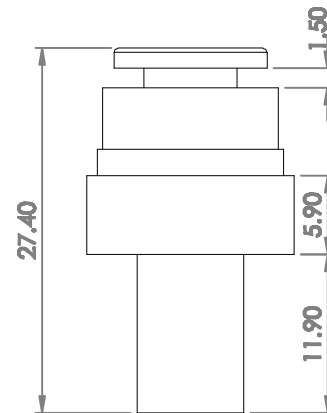

B0065RSELO

TOP

FRONT

BOTTOM

ITEM NAME:
SMC KDM Series Polybutylene Terephthalate Rectangular Plug Side
Multi-Connector, 6mm Tube OD

ASIN :
B0065RSELO

MATERIAL :
Polybutylene Terephthalate

BRAND :
SMC

UNLESS OTHERWISE SPECIFIED
DIMENSIONS ARE IN INCHES
INFORMATION IN THIS DRAWING IS PROVIDED FOR
REFERENCE ONLY

<http://www.amazonsupply.com>
Amazon Supply, An Amazon Company

amazon supply