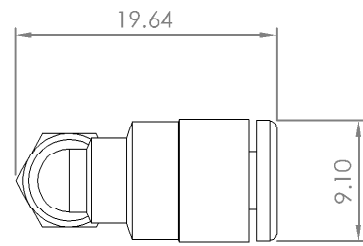

B0065RQ556

TOP

FRONT

SIDE

BOTTOM

ITEM NAME:  
SMC KG Series Stainless Steel 303 and PBT Push-to-Connect Tube Fitting,  
90 Degree Elbow, 4mm Tube OD x M5x0.8 Male

ASIN :  
B0065RQ556

MATERIAL :  
Stainless Steel 303