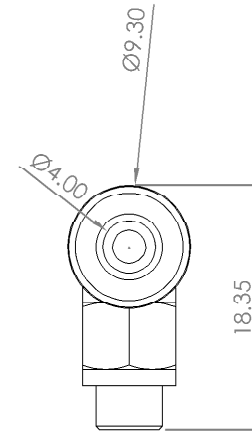

B0065RQ556

TOP

FRONT

SIDE

BOTTOM

ITEM NAME:  
SMC KG Series Stainless Steel 303 and PBT Push-to-Connect Tube Fitting,  
90 Degree Elbow, 4mm Tube OD x M5x0.8 Male

ASIN :  
B0065RQ556

MATERIAL :  
Stainless Steel 303

# UNLESS OTHERWISE SPECIFIED  
DIMENSIONS ARE IN INCHES  
# INFORMATION IN THIS DRAWING IS PROVIDED FOR  
REFERENCE ONLY

<http://www.amazon.com>  
Amazon Supply, An Amazon Company