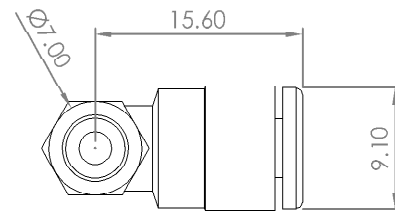

B0065RQ556

TOP

FRONT

SIDE

BOTTOM

ITEM NAME:  
SMC KG Series Stainless Steel 303 and PBT Push-to-Connect Tube Fitting,  
90 Degree Elbow, 4mm Tube OD x M5x0.8 Male

ASIN :  
B0065RQ556

MATERIAL :  
Stainless Steel 303