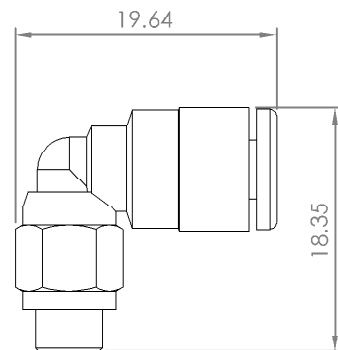

B0065RQ556

TOP

FRONT

SIDE

BOTTOM

ITEM NAME:  
SMC KG Series Stainless Steel 303 and PBT Push-to-Connect Tube Fitting,  
90 Degree Elbow, 4mm Tube OD x M5x0.8 Male

ASIN :  
B0065RQ556

MATERIAL :  
Stainless Steel 303

# UNLESS OTHERWISE SPECIFIED  
DIMENSIONS ARE IN INCHES  
# INFORMATION IN THIS DRAWING IS PROVIDED FOR  
REFERENCE ONLY

<http://www.amazon.com>  
Amazon Supply, An Amazon Company