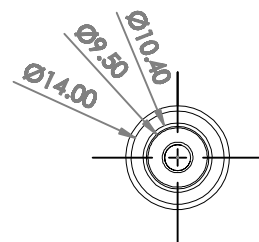

B0065RPBEM

BOTTOM

FRONT

SIDE

TOP

ITEM NAME:
SMC KDM Series Polybutylene Terephthalate Rectangular Socket Side
Multi-Connector, 4mm Tube OD

ASIN :
B0065RPBEM

MATERIAL :
Polybutylene Terephthalate

BRAND :
SMC

UNLESS OTHERWISE SPECIFIED
DIMENSIONS ARE IN INCHES
INFORMATION IN THIS DRAWING IS PROVIDED FOR
REFERENCE ONLY

<http://www.amazonsupply.com>
Amazon Supply, An Amazon Company