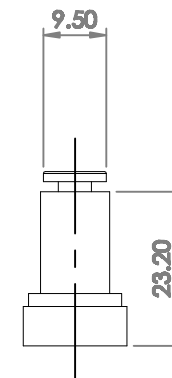

B0065RPBEM

BOTTOM

FRONT

SIDE

TOP

ITEM NAME:
SMC KDM Series Polybutylene Terephthalate Rectangular Socket Side
Multi-Connector, 4mm Tube OD

ASIN :
B0065RPBEM

MATERIAL :
Polybutylene Terephthalate

BRAND :
SMC

UNLESS OTHERWISE SPECIFIED
DIMENSIONS ARE IN INCHES
INFORMATION IN THIS DRAWING IS PROVIDED FOR
REFERENCE ONLY

<http://www.amazonsupply.com>
Amazon Supply, An Amazon Company