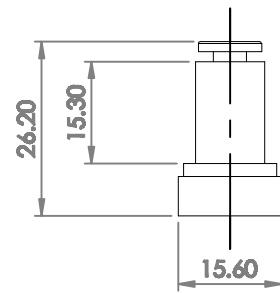

B0065RPBEM

BOTTOM

FRONT

SIDE

TOP

ITEM NAME:
SMC KDM Series Polybutylene Terephthalate Rectangular Socket Side
Multi-Connector, 4mm Tube OD

ASIN :
B0065RPBEM

MATERIAL :
Polybutylene Terephthalate

BRAND :
SMC

UNLESS OTHERWISE SPECIFIED
DIMENSIONS ARE IN INCHES
INFORMATION IN THIS DRAWING IS PROVIDED FOR
REFERENCE ONLY

<http://www.amazonsupply.com>
Amazon Supply, An Amazon Company