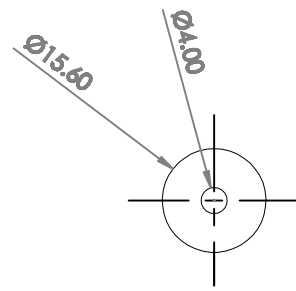

B0065RPBEM

BOTTOM

FRONT

SIDE

TOP

ITEM NAME:
SMC KDM Series Polybutylene Terephthalate Rectangular Socket Side
Multi-Connector, 4mm Tube OD

ASIN :
B0065RPBEM

MATERIAL :
Polybutylene Terephthalate

BRAND :
SMC

UNLESS OTHERWISE SPECIFIED
DIMENSIONS ARE IN INCHES
INFORMATION IN THIS DRAWING IS PROVIDED FOR
REFERENCE ONLY

<http://www.amazonsupply.com>
Amazon Supply, An Amazon Company