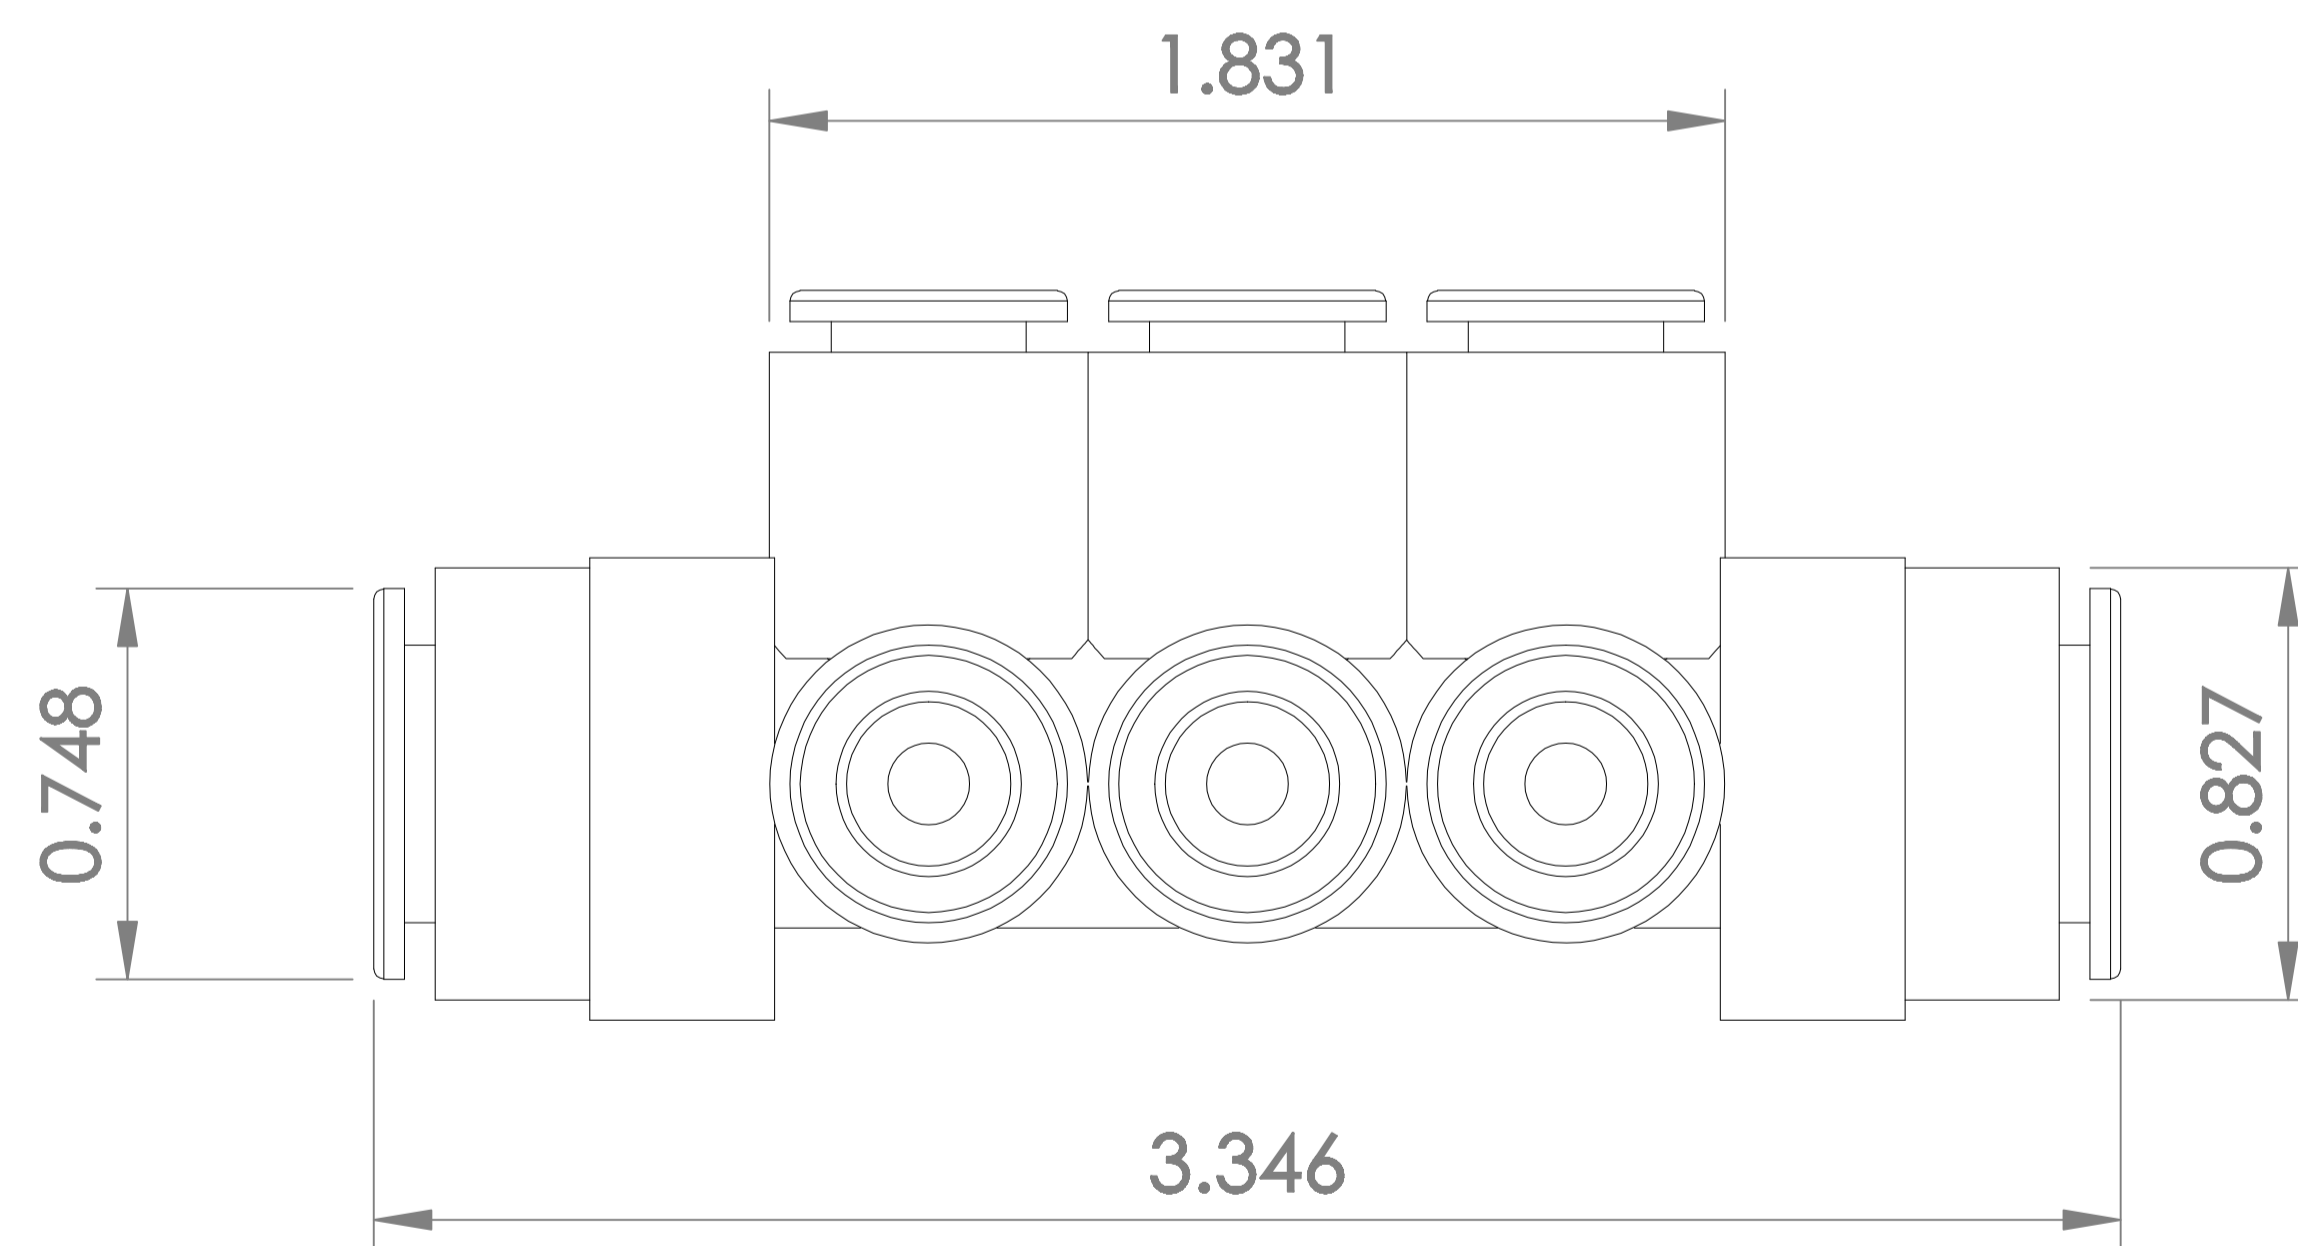

B0055DP0J8

PLAN

FRONT

SIDE

ITEM NAME:

SMC KM11-08-12-6 PBT Push-To-Connect Tubing Manifold, 2 Inlets-12 mm, 6 Outlets-8 mm Tube OD

ASIN :

B0055DP0J8

MATERIAL :

Polybutylene Terephthalate (PBT)

BRAND :

SMC

UNLESS OTHERWISE SPECIFIED DIMENSIONS ARE IN INCHES

INFORMATION IN THIS DRAWING IS PROVIDED FOR REFERENCE ONLY

<http://www.amazonsupply.com>
Amazon Supply, An Amazon Company