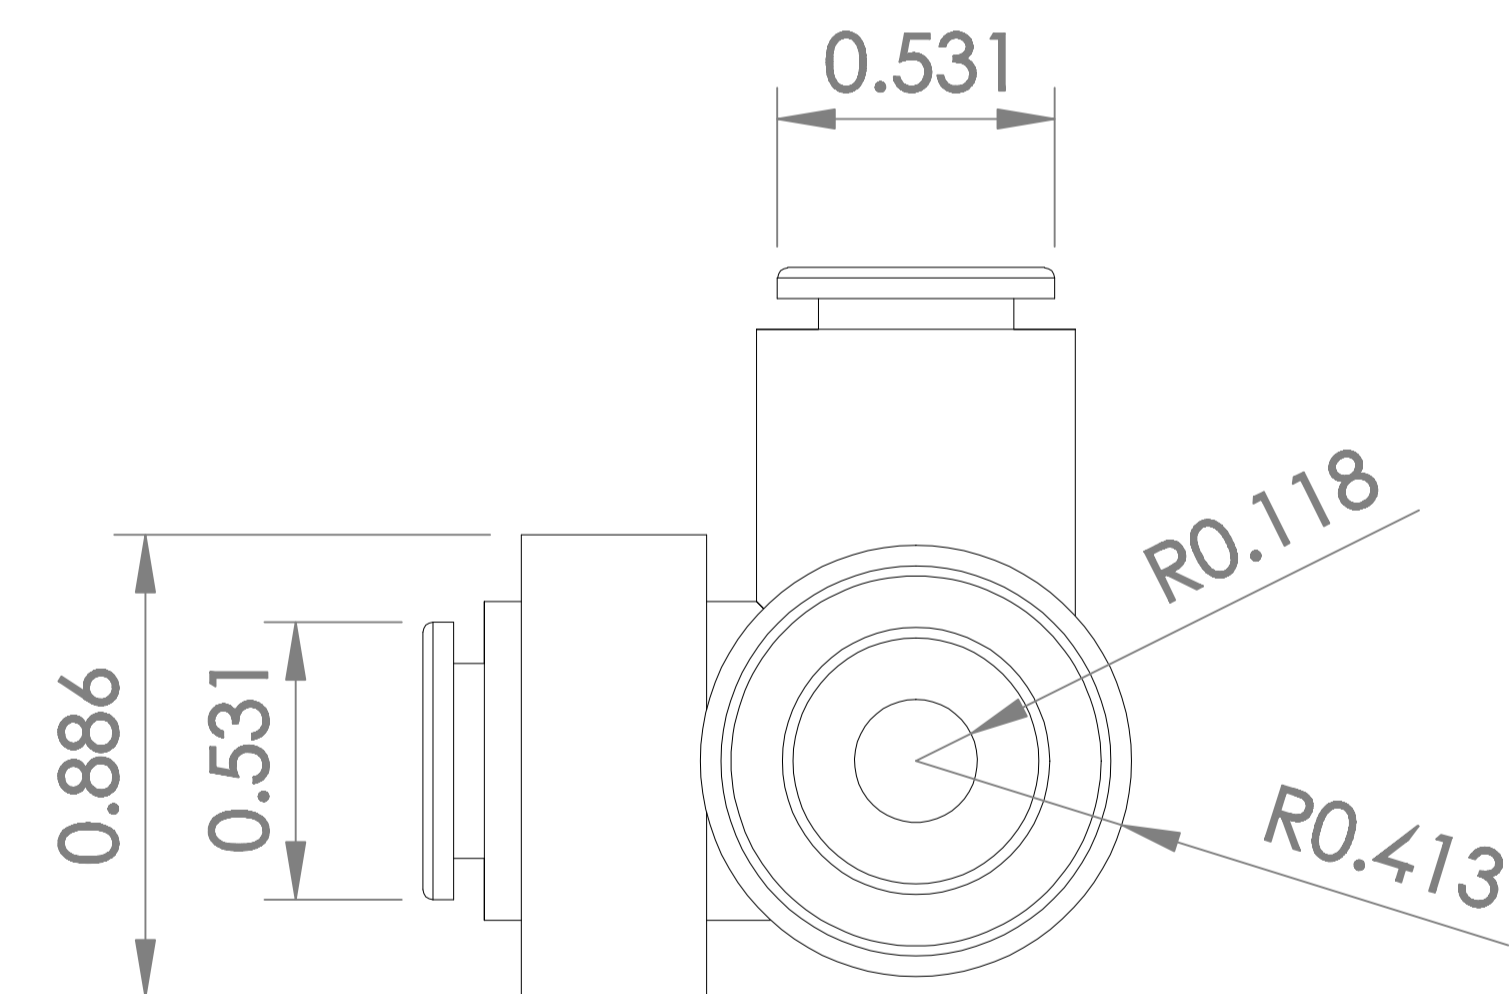

B0055DP0J8

PLAN

FRONT

SIDE

ITEM NAME:

SMC KM11-08-12-6 PBT Push-To-Connect Tubing Manifold, 2 Inlets-12 mm, 6 Outlets-8 mm Tube OD

ASIN :

B0055DP0J8

MATERIAL :

Polybutylene Terephthalate (PBT)

BRAND :

SMC

UNLESS OTHERWISE SPECIFIED DIMENSIONS ARE IN INCHES

INFORMATION IN THIS DRAWING IS PROVIDED FOR REFERENCE ONLY

<http://www.amazonsupply.com>
Amazon Supply, An Amazon Company