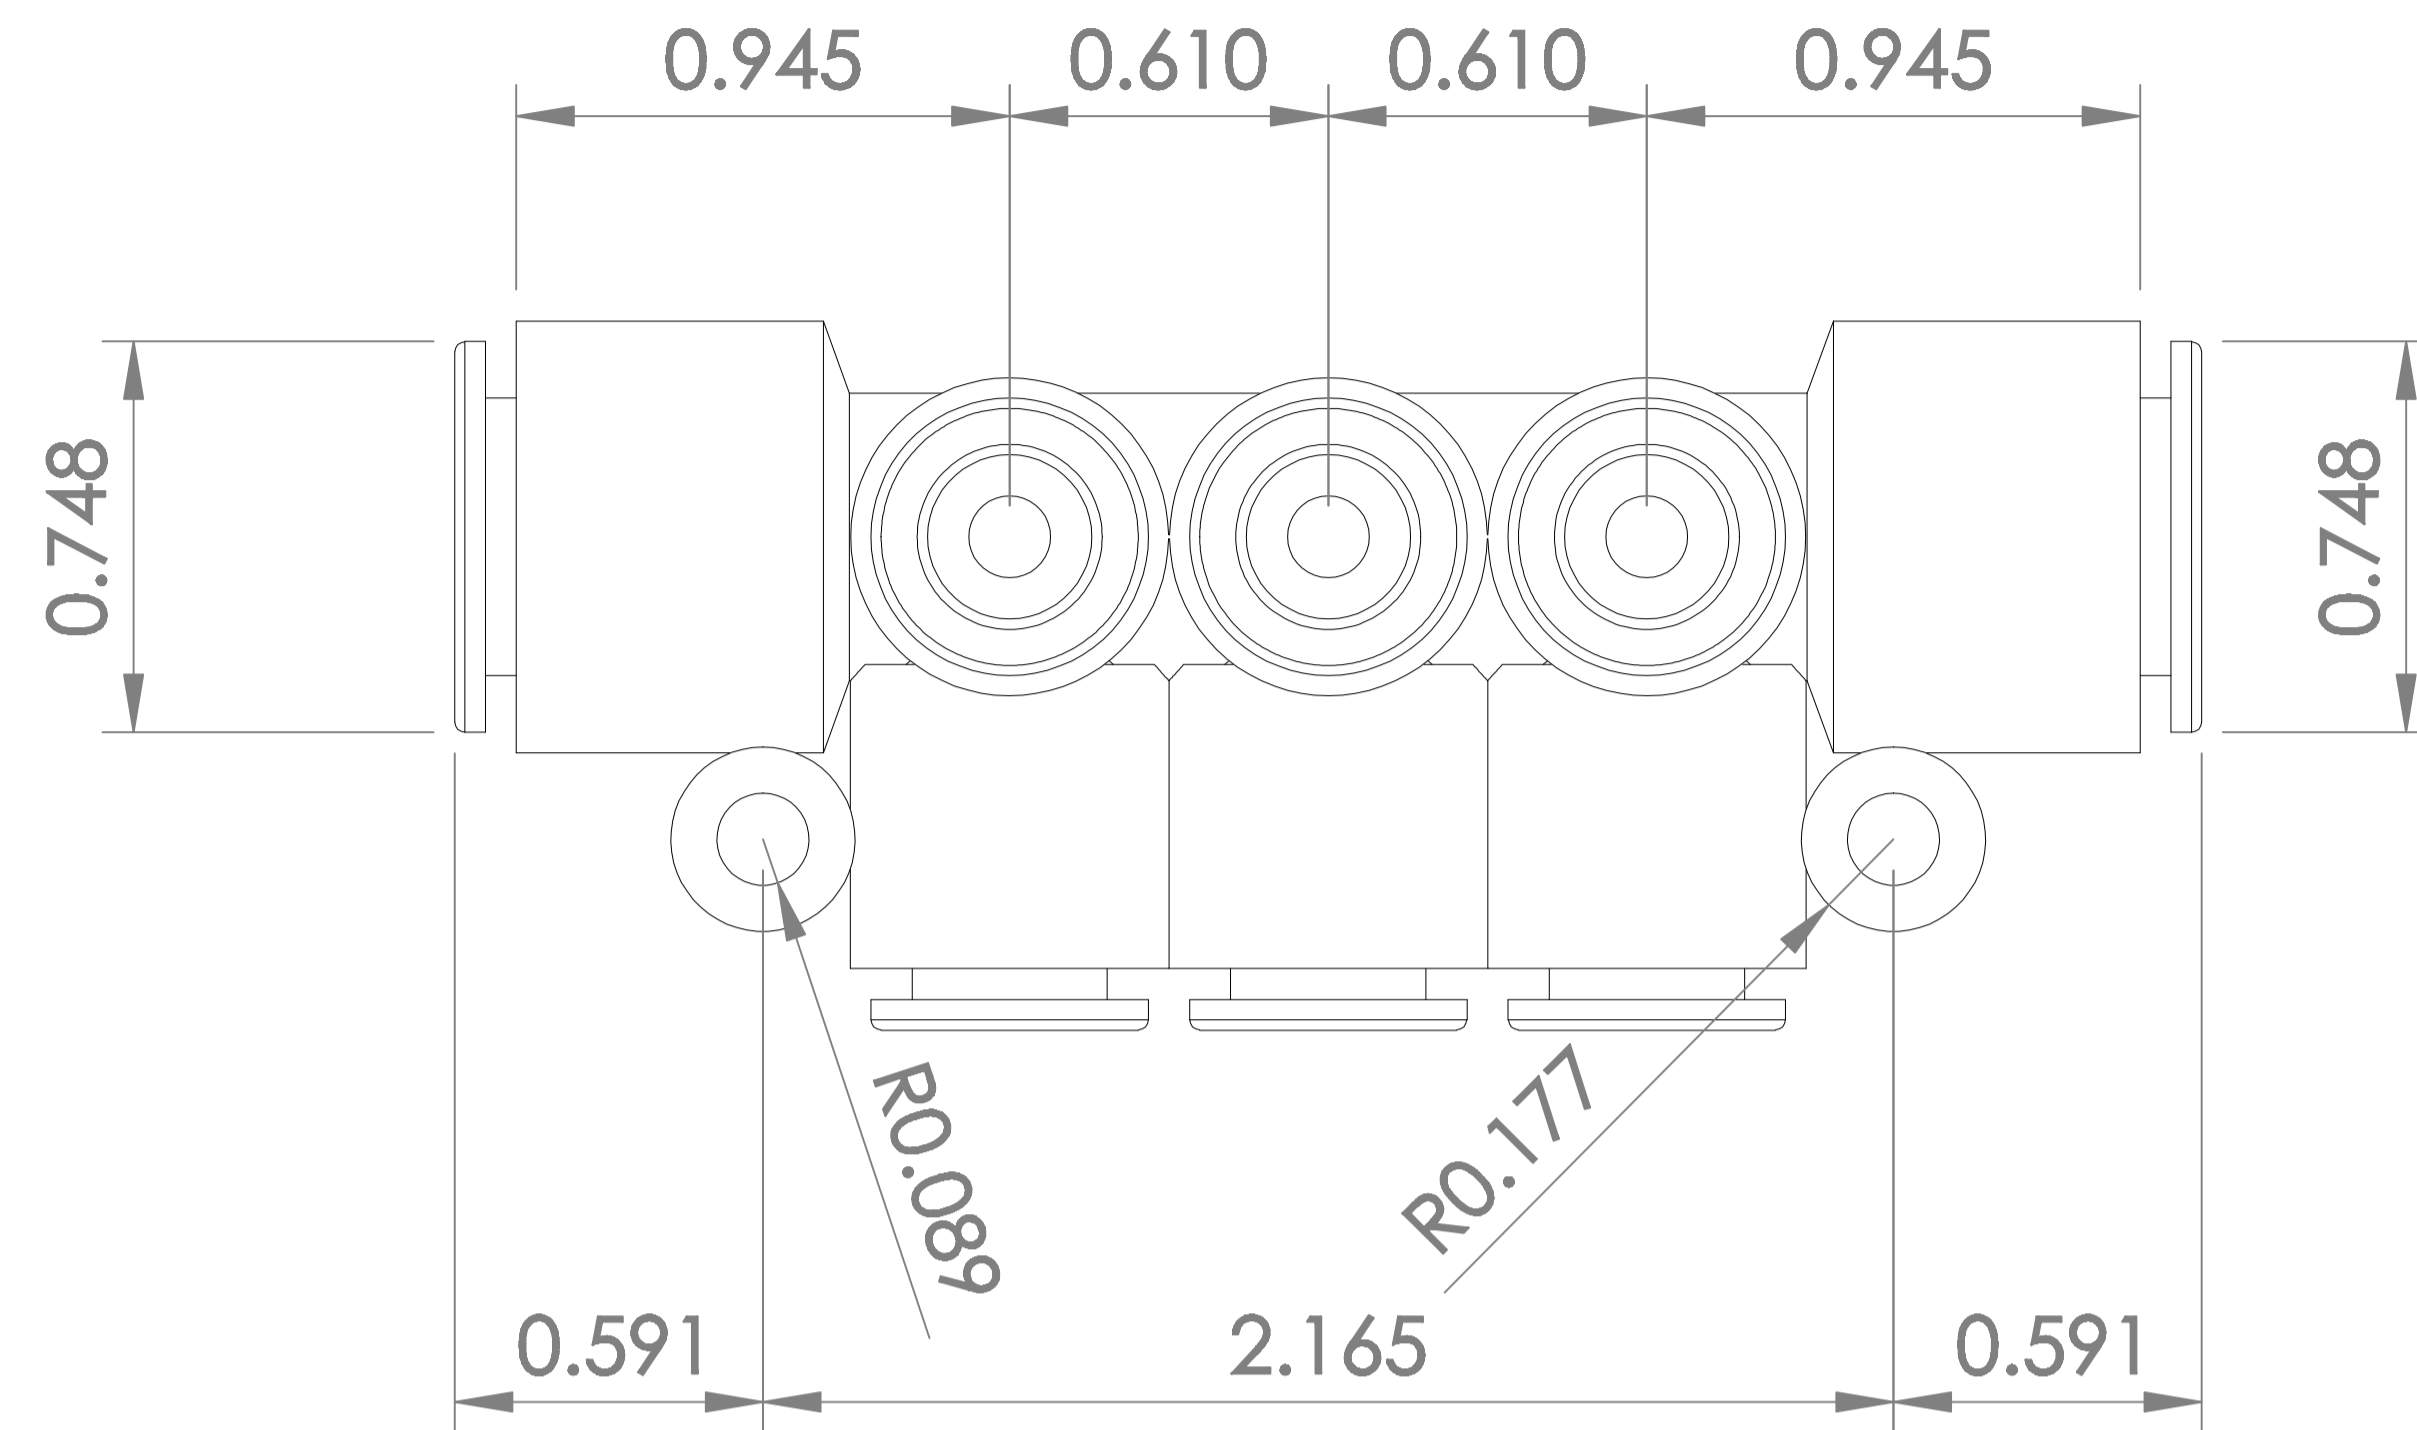

B0055DP0J8

PLAN

FRONT

SIDE

ITEM NAME:

SMC KM11-08-12-6 PBT Push-To-Connect Tubing Manifold, 2 Inlets-12 mm, 6 Outlets-8 mm Tube OD

ASIN :

B0055DP0J8

MATERIAL :

Polybutylene Terephthalate (PBT)

BRAND :

SMC

UNLESS OTHERWISE SPECIFIED DIMENSIONS ARE IN INCHES

INFORMATION IN THIS DRAWING IS PROVIDED FOR REFERENCE ONLY

<http://www.amazonsupply.com>
Amazon Supply, An Amazon Company