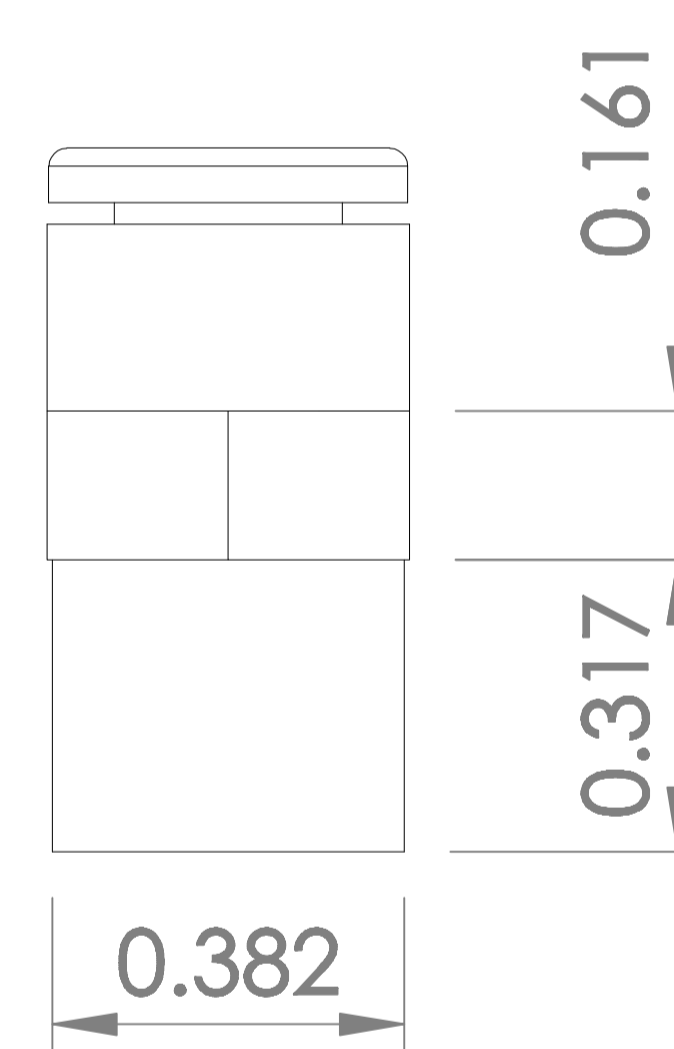

B0054LXLW4

TOP

FRONT

RIGHT SIDE

ITEM NAME:

SMC KJH06-01S Stainless Steel Push-To-Connect Tube Fitting, Adapter, 6 mm Tube OD x R 1/8 Male

ASIN :  
B0054LXLW4

BRAND :  
SMC