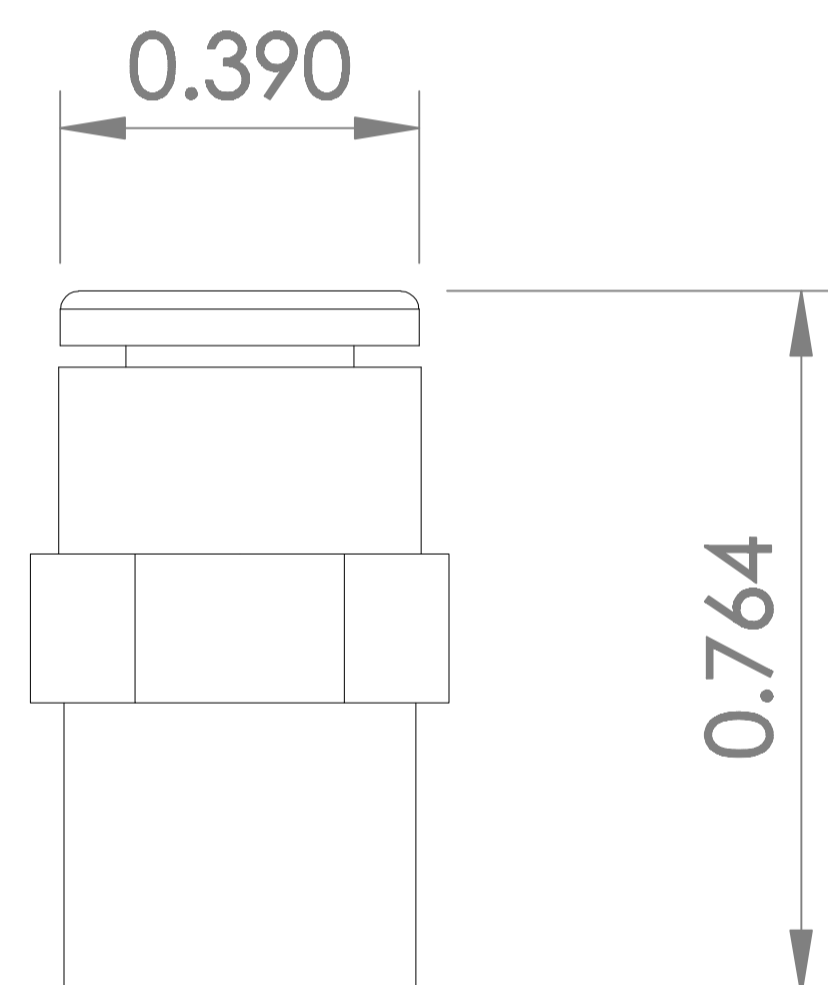

B0054LXLW4

TOP

FRONT

RIGHT SIDE

ITEM NAME:

SMC KJH06-01S Stainless Steel Push-To-Connect Tube Fitting, Adapter, 6 mm Tube OD x R 1/8 Male

ASIN :  
B0054LXLW4

BRAND :  
SMC

# UNLESS OTHERWISE SPECIFIED  
DIMENSIONS ARE IN INCHES  
  
# INFORMATION IN THIS DRAWING IS PROVIDED FOR  
REFERENCE ONLY

<http://www.amazonsupply.com>  
Amazon Supply, An Amazon Company

**amazon**supply