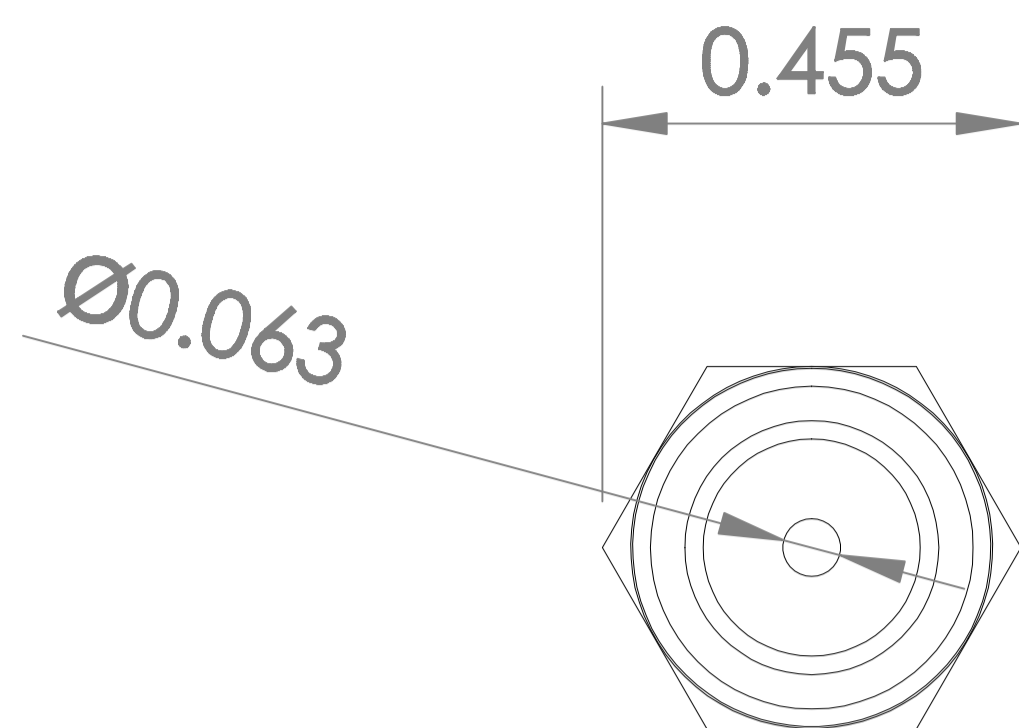

B0054LXLW4

TOP

FRONT

RIGHT SIDE

ITEM NAME:

SMC KJH06-01S Stainless Steel Push-To-Connect Tube Fitting, Adapter, 6 mm Tube OD x R 1/8 Male

ASIN :  
B0054LXLW4

BRAND :  
SMC