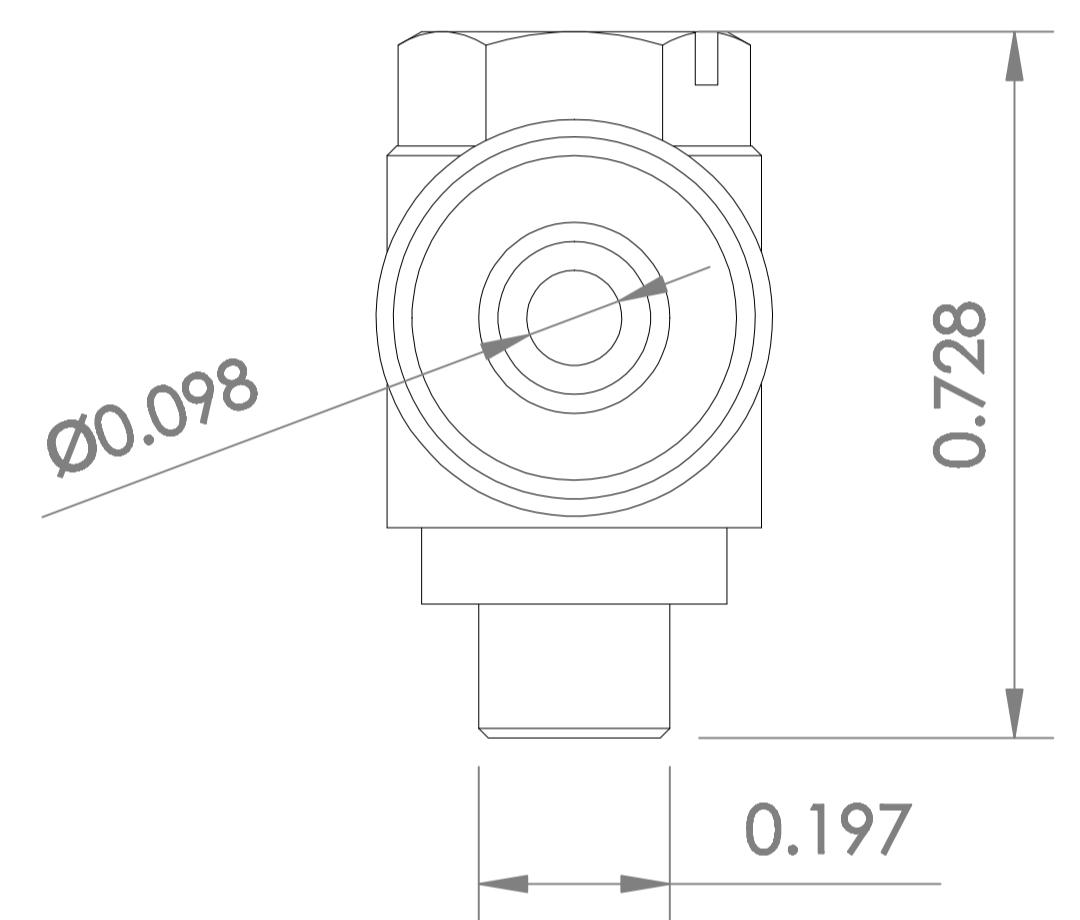

B004M8T390

ITEM NAME:
SMC KQ2V04-M5 PBT Push-To-Connect Tube Fitting, 90 Degree Elbow, 4 mm Tube OD x M5x0.8 Male

ASIN :
B004M8T390

BRAND :
SMC

MATERIAL :
Polybutylene Terephthalate (PBT)

UNLESS OTHERWISE SPECIFIED DIMENSIONS ARE IN INCHES
INFORMATION IN THIS DRAWING IS PROVIDED FOR REFERENCE ONLY