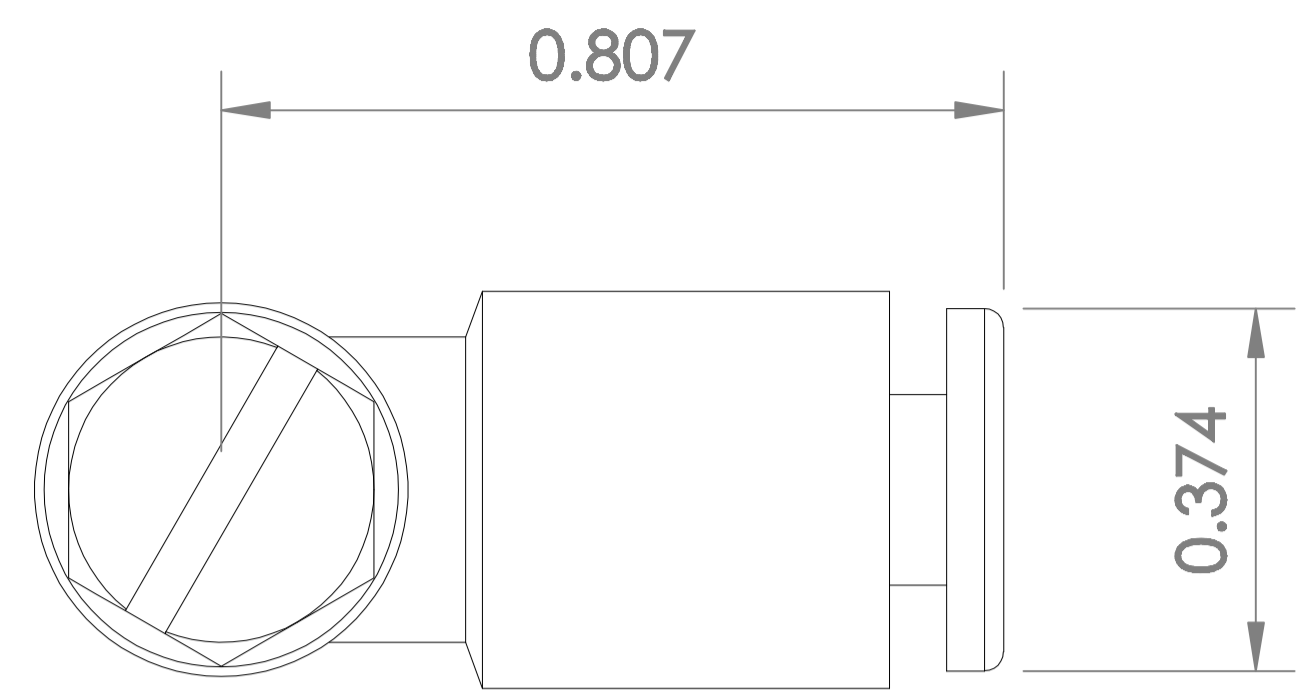

B004M8T390

ITEM NAME:
SMC KQ2V04-M5 PBT Push-To-Connect Tube Fitting, 90 Degree Elbow, 4 mm Tube OD x M5x0.8 Male

ASIN :
B004M8T390

BRAND :
SMC

MATERIAL :
Polybutylene Terephthalate (PBT)

UNLESS OTHERWISE SPECIFIED DIMENSIONS ARE IN INCHES
INFORMATION IN THIS DRAWING IS PROVIDED FOR REFERENCE ONLY