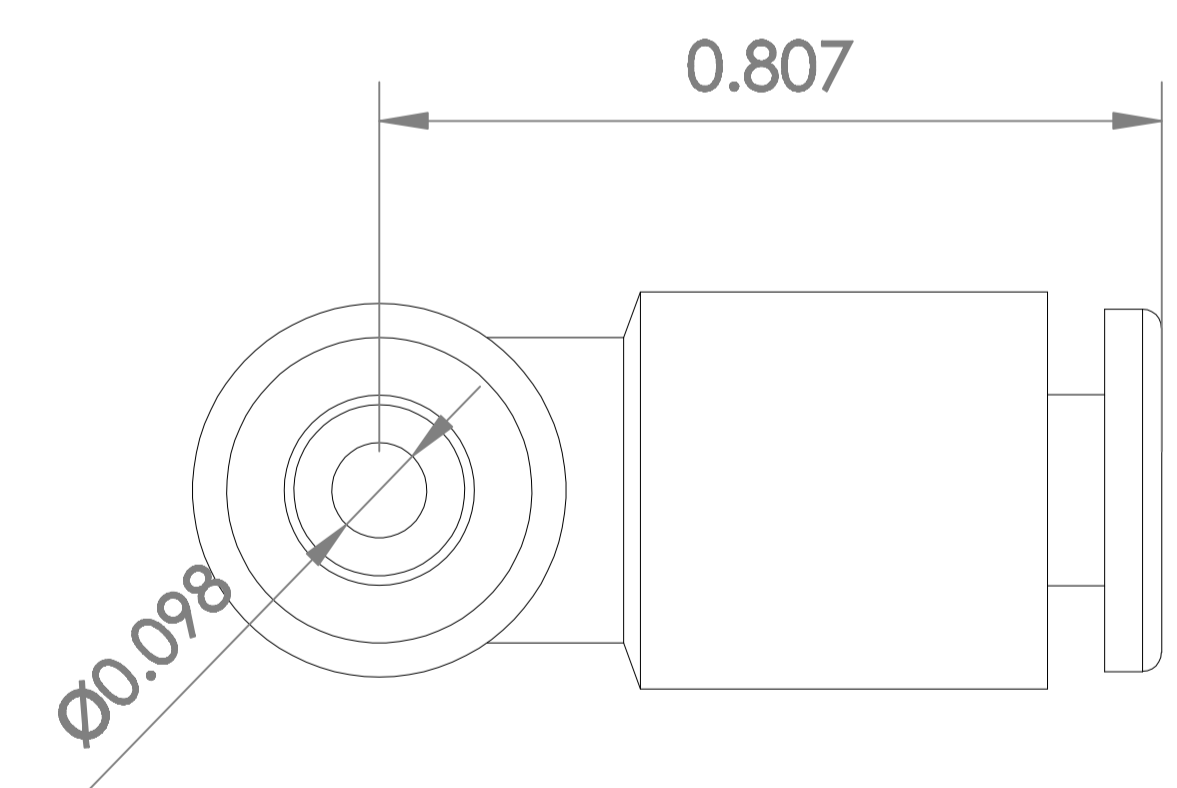

B004M8T390

ITEM NAME:
SMC KQ2V04-M5 PBT Push-To-Connect Tube Fitting, 90 Degree Elbow, 4 mm Tube OD x M5x0.8 Male

ASIN :
B004M8T390

BRAND :
SMC

MATERIAL :
Polybutylene Terephthalate (PBT)

UNLESS OTHERWISE SPECIFIED DIMENSIONS ARE IN INCHES
INFORMATION IN THIS DRAWING IS PROVIDED FOR REFERENCE ONLY