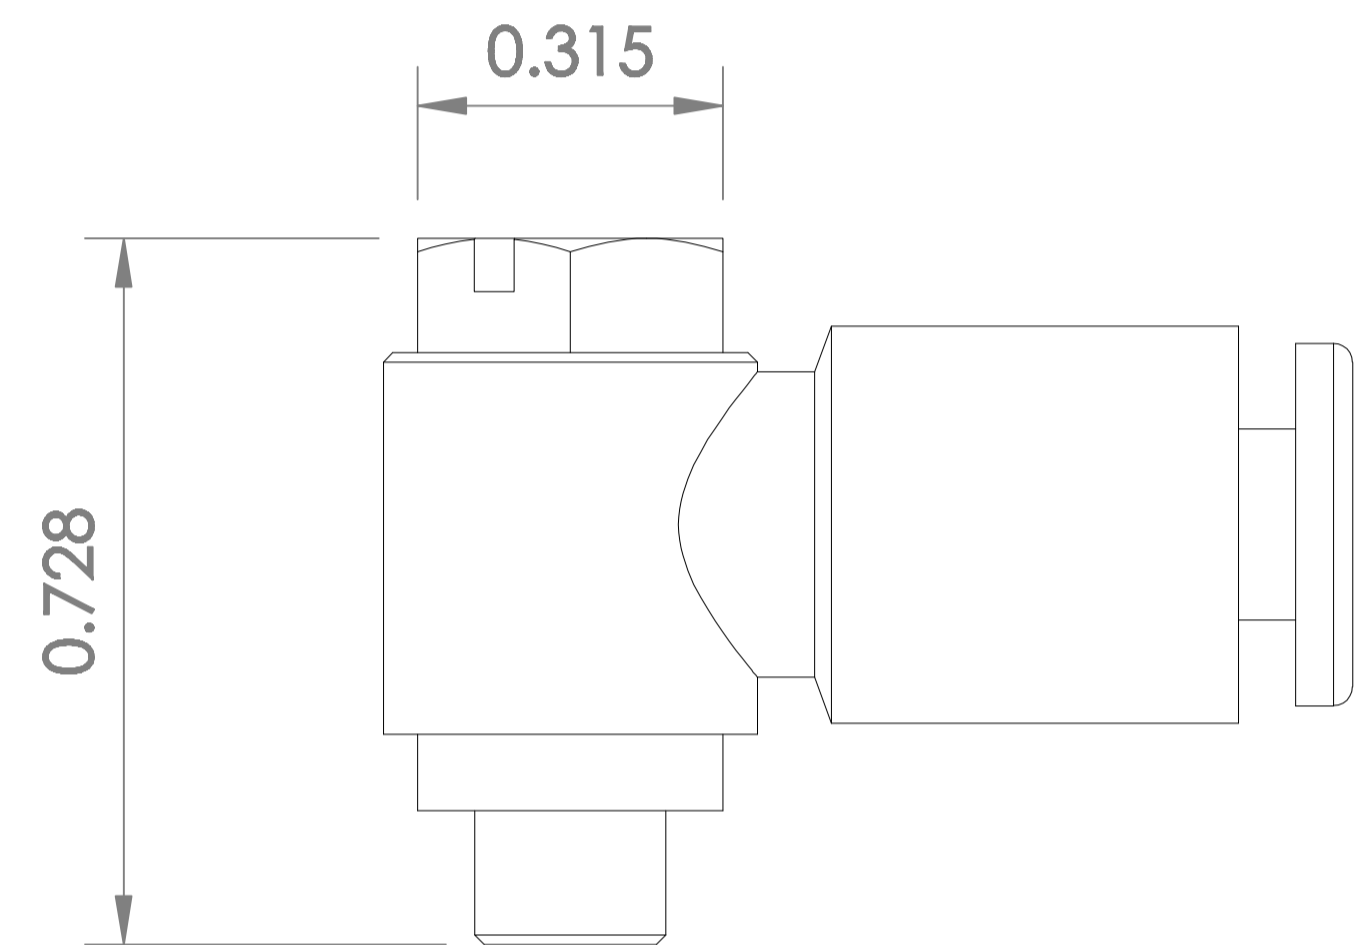

B004M8T390

ITEM NAME:
SMC KQ2V04-M5 PBT Push-To-Connect Tube Fitting, 90 Degree Elbow, 4 mm Tube OD x M5x0.8 Male

ASIN :
B004M8T390

BRAND :
SMC

MATERIAL :
Polybutylene Terephthalate (PBT)

UNLESS OTHERWISE SPECIFIED DIMENSIONS ARE IN INCHES
INFORMATION IN THIS DRAWING IS PROVIDED FOR REFERENCE ONLY