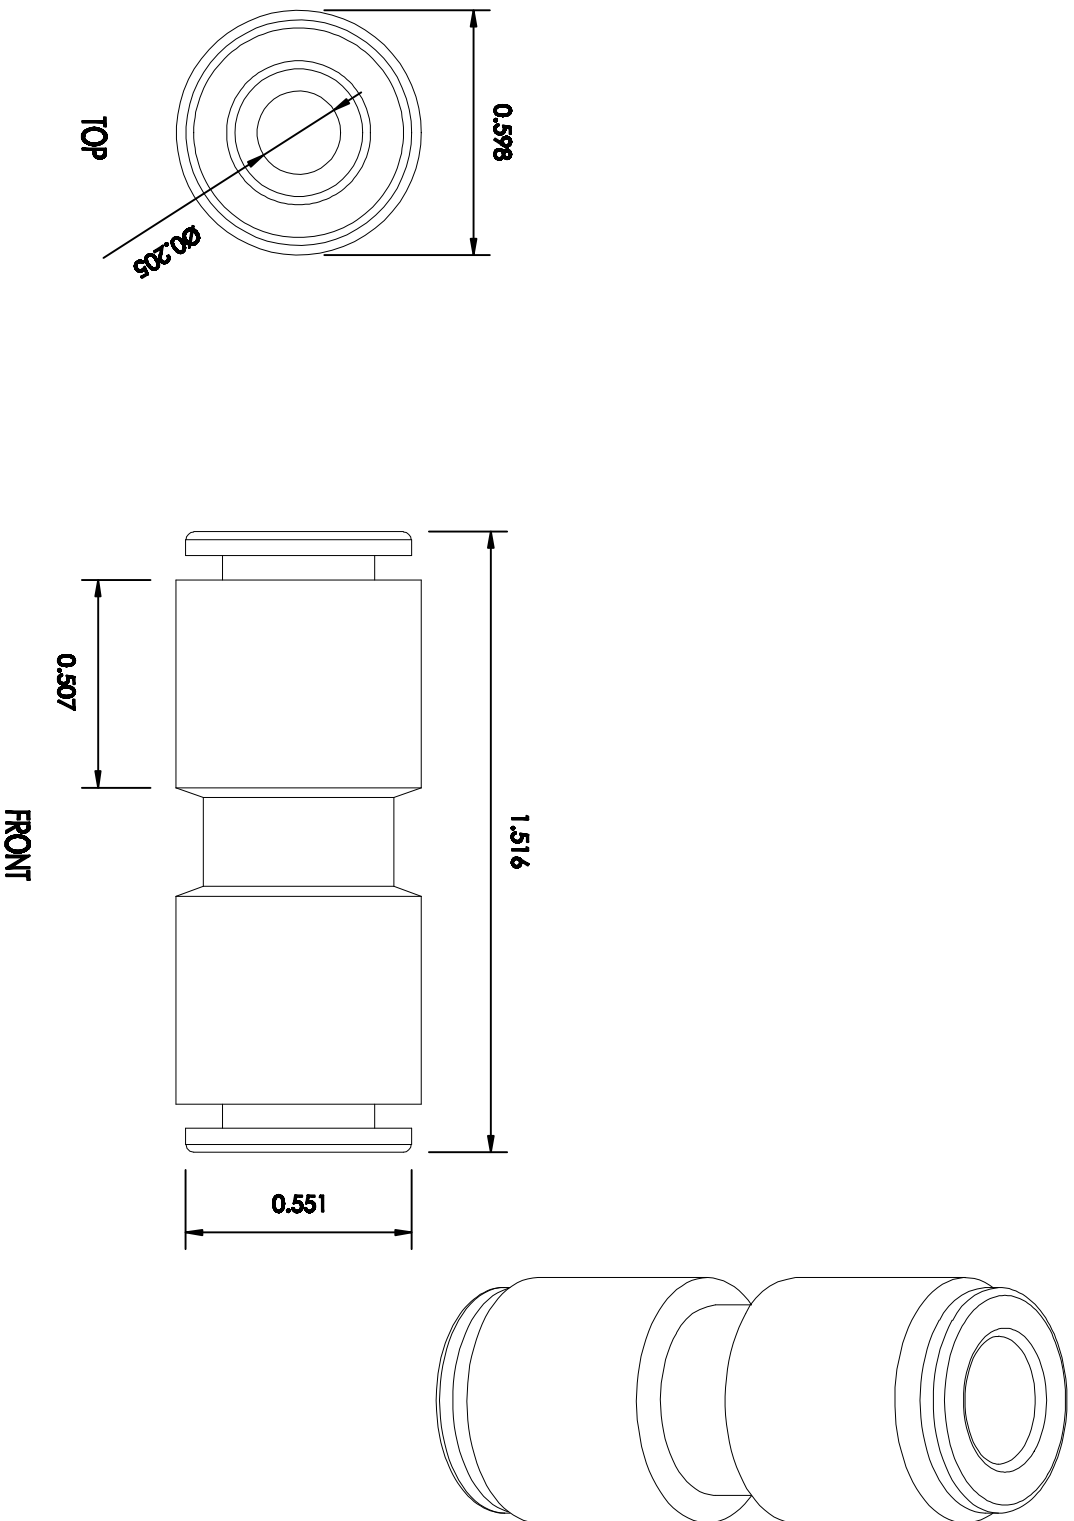

B004M8T2RS

ITEM NAME:

SMC KQ2H09-00 PBT Push-To-Connect  
Tube Fitting, Coupler, 5/16" Tube OD

ASIN :

B004M8T2RS

BRAND :

SMC

MATERIAL :

Polybutylene Terephthalate (PBT)

# UNLESS OTHERWISE SPECIFIED  
DIMENSIONS ARE IN INCHES